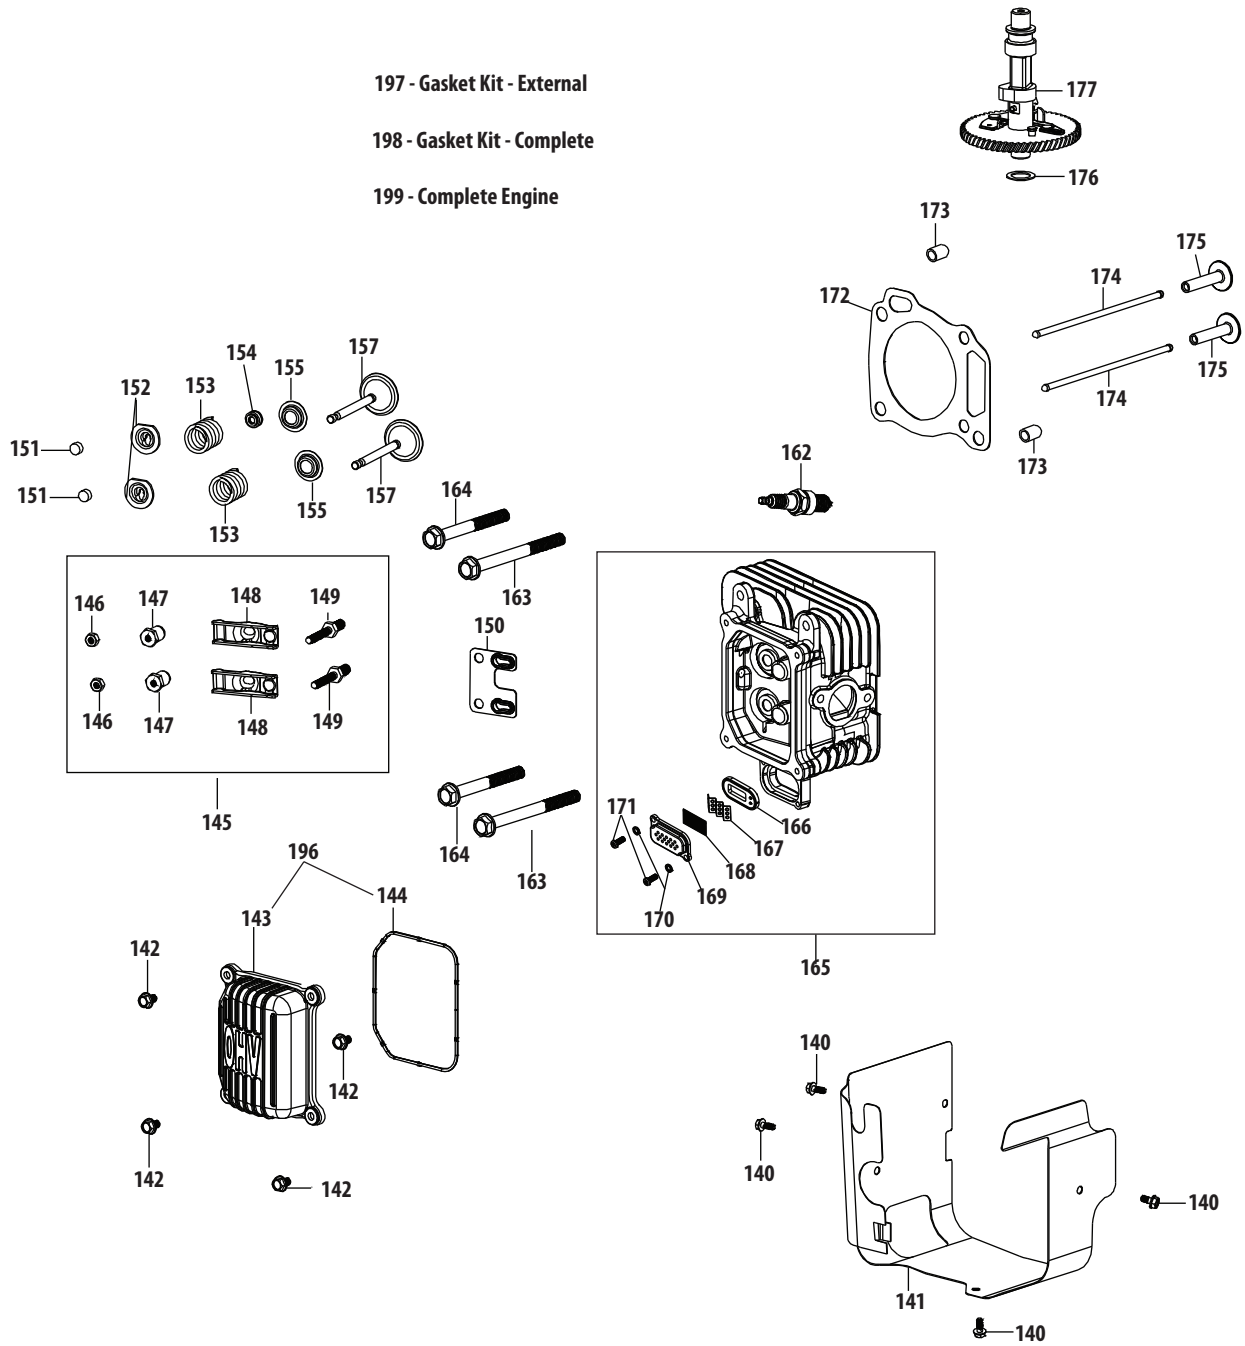

4P90JUB Cylinder Head

197 - Gasket Kit - External

198 - Gasket Kit - Complete

199 - Complete Engine

4P90JUB Cylinder Head

Ref.	Part Number	Description
140	710-05315	Bolt M5×10
141	951-12265	Cowl
142	710-05316	Valve Cover Bolt
143	951-12266	Valve Cover
144	951-12267	Valve Cover Ring
145	951-11981	Rocker Arm Assembly
146	751-11124	Jam Nut
147	751-11123	Fulcrum Nut
148	951-11966	Rocker Arm
149	710-04962	Rocker Arm Stud
150	951-12268	Push Rod Guide
151	951-12269	Exhaust Valve Adjuster
152	951-12080	Exhaust Valve Spring Retainer
153	951-12078	Valve Spring
154	951-11964	Intake Valve Seal
155	951-12077	Valve Spring Retainer
156	951-11337	Valve Kit
157	951-11337	Valve Kit
162	951-10292	Spark Plug/F6Rtc
163	710-05317	Bolt M10×1.25×85
164	710-05318	Bolt /M10×1.25×65
165	951-12202	Cylinder Head Kit (Incl.144,154,163,164,172)

Ref.	Part Number	Description
	951-14463	Cylinder Head Asm (Incl.137-139,144,146-159, 161-163,165-170)
166	951-14460	Air Valve Core
167	951-12775	Strainer Clip
168	951-12776	Second Air Valve Filter Element
169	951-12777	The Air Valve Bonnet
170	736-04629	Washer
171	710-05337	Screw M5×12
172	951-12273	Cylinder Head Gasket
173	715-04122	Cylinder Head Dowel 12×16
174	951-11335	Push Rod Kit
175	951-11962	Tappet
176	736-04561	Camshaft Thrust Washer
177	951-12274	Camshaft Assembly
196	951-12197	Valve Cover Kit
197	951-12201	Gasket Kit - External (Incl.113,130,136,137,138,114,160)
198	951-12204	Gasket Kit - Complete (Incl.47,50,58,74,113,118,130, 136,137,138,144,160,172)
199	952Z4P90JUB	Complete Engine